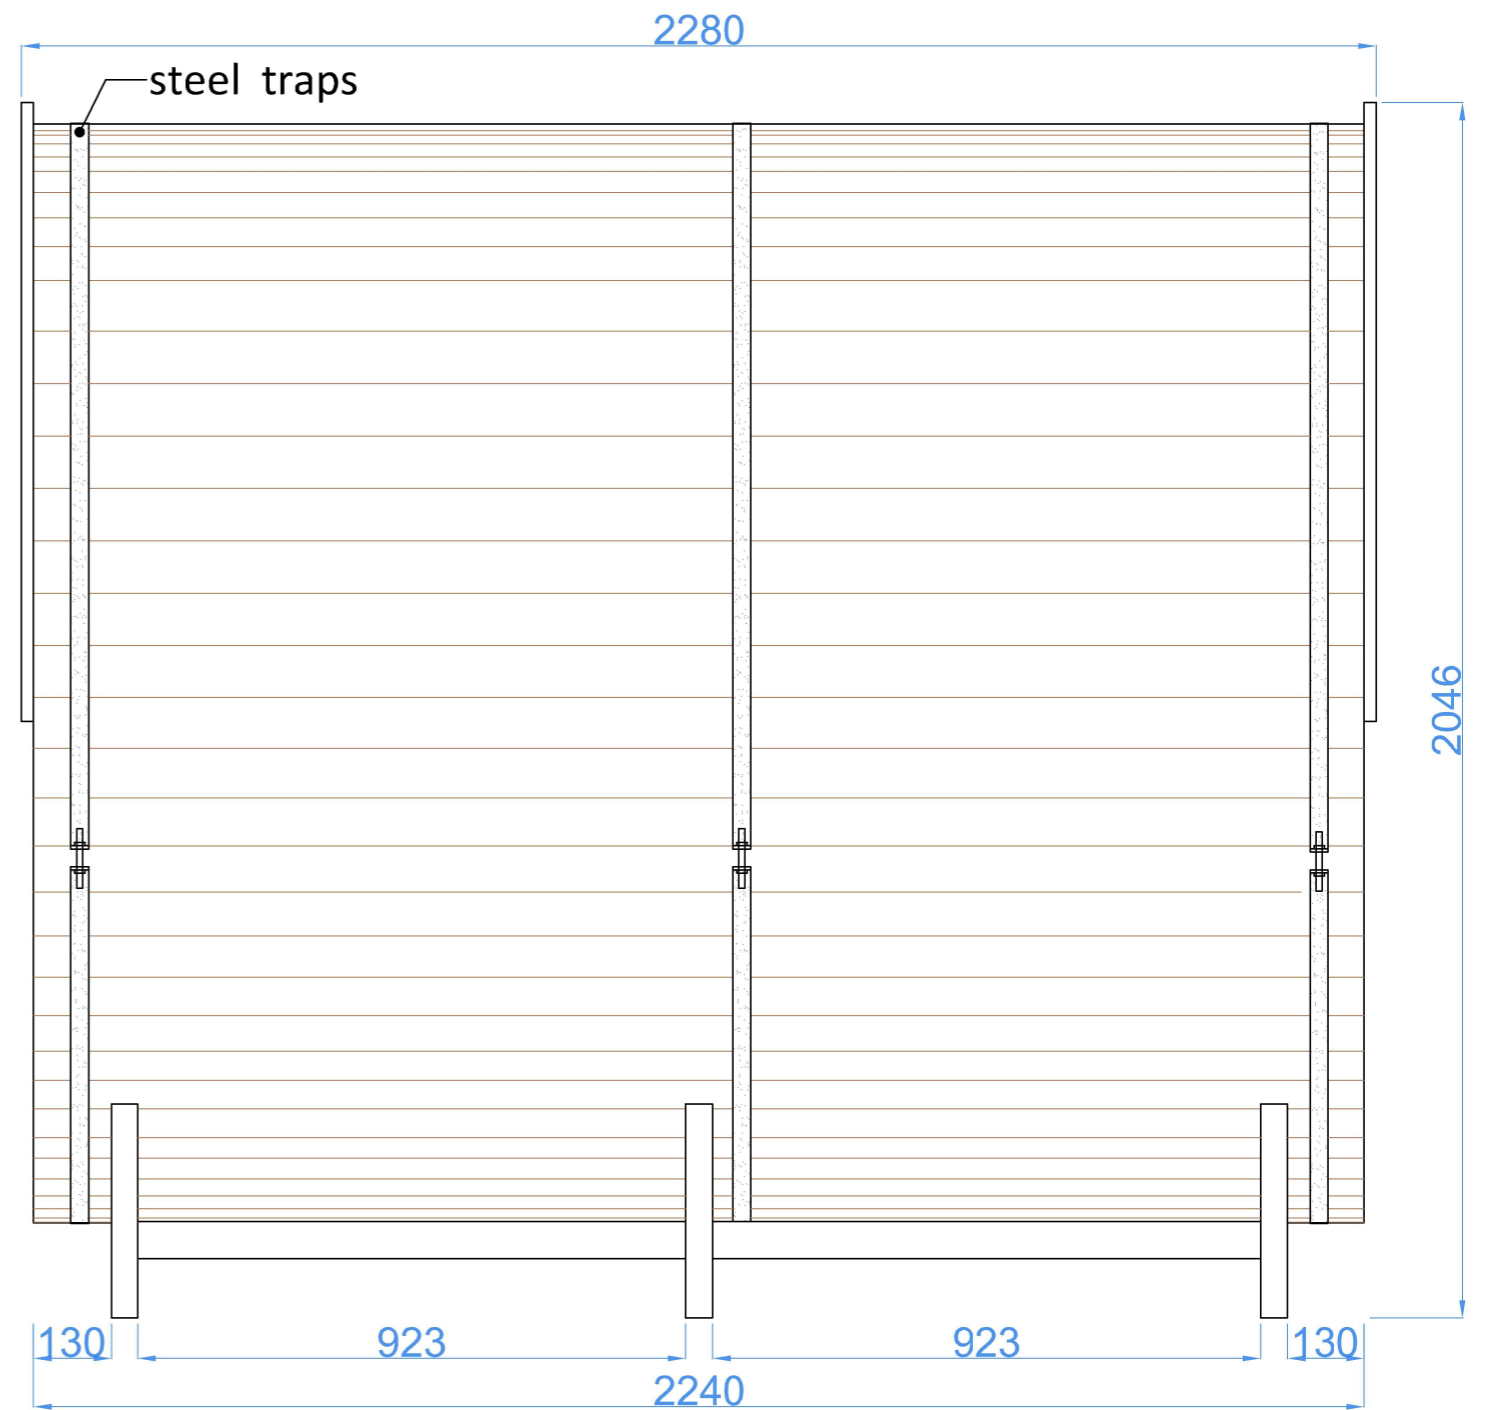

**Front View**

**Side View**

Size of steel traps:  
5910\*30\*0.8mm  
packing-case external dimension:  
2300\*1068\*794mm  
packing-case inside dimension:  
2252\*1020\*680mm

**TR230-X**

Top View  
TR230-X

# TR230-X 230cm Barrel