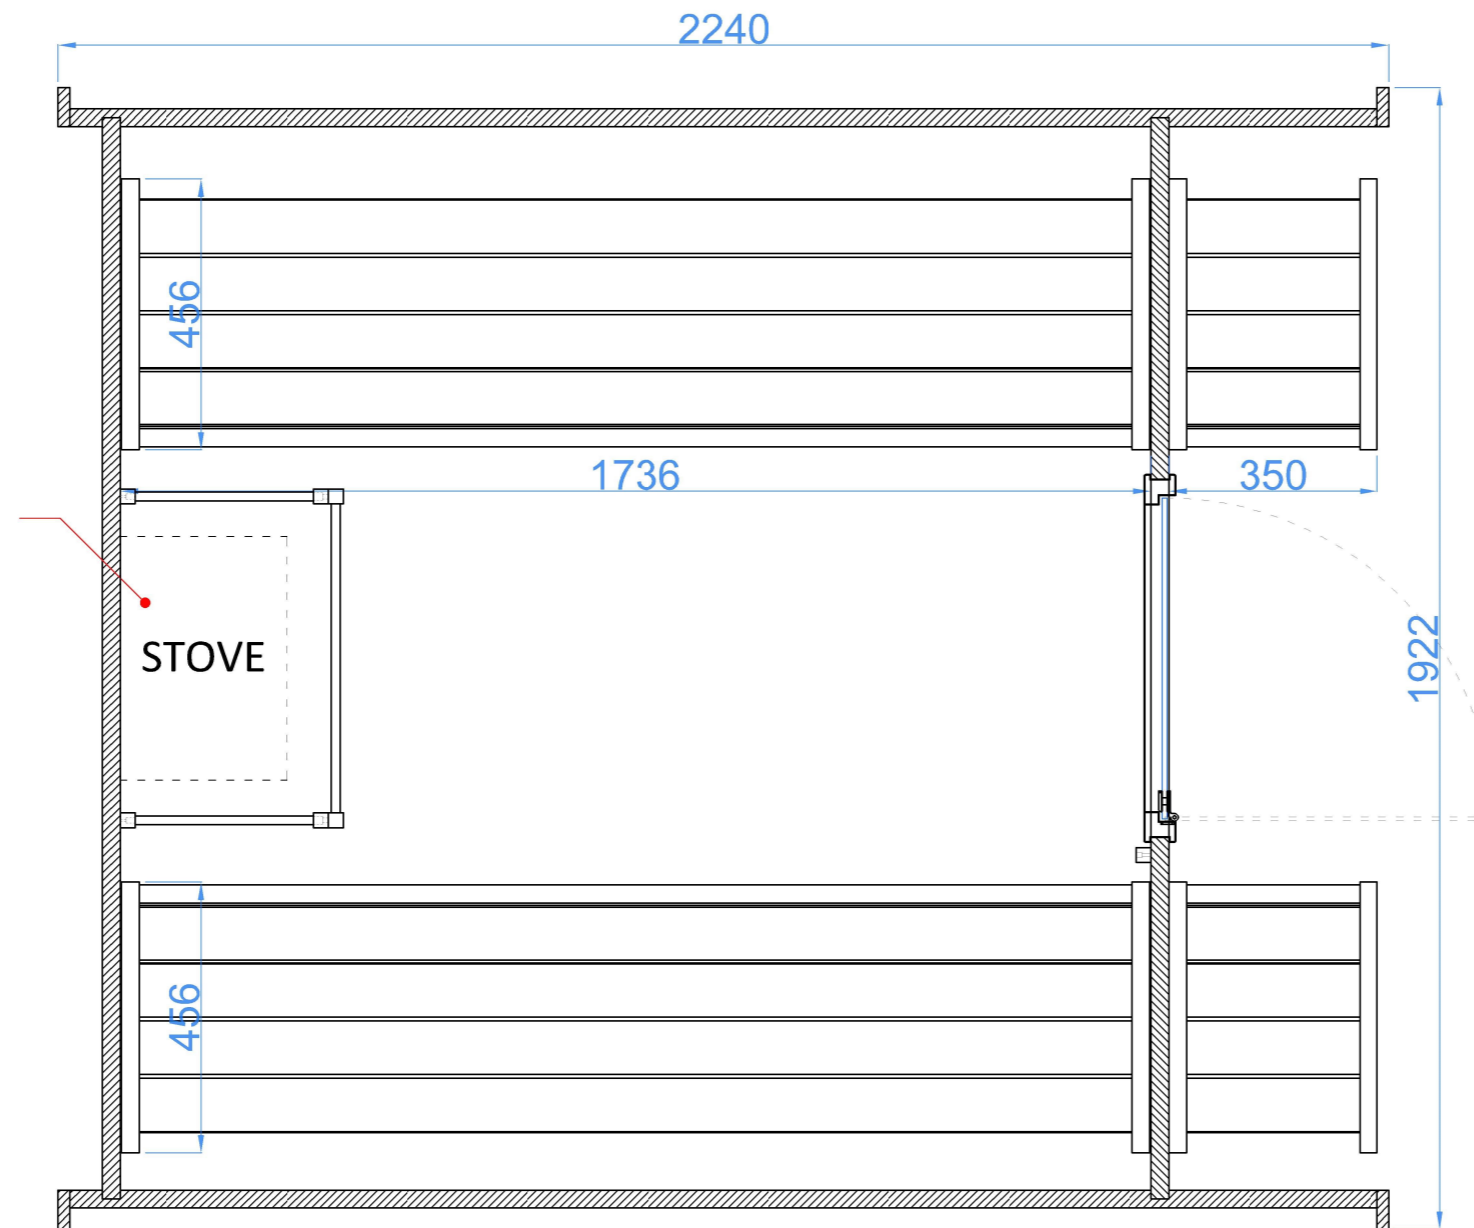

**Front View**

**Side View**

Size of steel traps:  
5910\*30\*0.8mm  
packing-case external dimension:  
2300\*1068\*794mm  
packing-case inside dimension:  
2252\*1020\*680mm

**TR230-X**

Top View  
TR230-X

# TR230-X 230cm Barrel